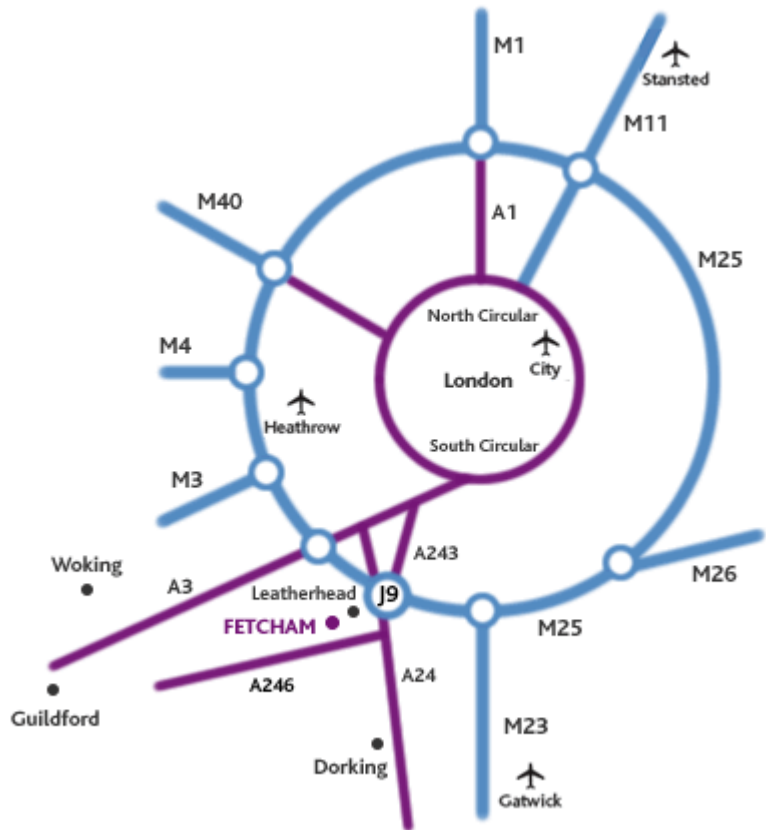

DIRECTIONS

Aronova's offices are situated in Fetcham Park House, in the leafy suburbs of Leatherhead in Surrey. The building itself was built in 1705 and is an historic, grade II listed Queen Anne mansion, set in private grounds originally landscaped by 'Capability' Brown over 300 years ago. The following instructions are from Junction 9 on the M25. Generally speaking, Fetcham Park House is on the opposite site of Leatherhead and you can either go through the centre, or follow the instructions below which take you round the outside of Leatherhead.

Take directions for A243 Dorking.

At the Knoll Roundabout, follow signs for A24 Dorking.

At the Beaverbrook Roundabout, follow signs for A24 Dorking.

At the Givens Grove Roundabout, follow signs for A246 Guildford.

On leaving the Givens Grove Roundabout you go up a steepish hill with dual carriage way.
As you approach the first roundabout, you need the right hand side lane.

At the first roundabout, take the third exit, signed Fetcham.

On leaving the roundabout, take the first left into a road called The Ridgeway.

Follow The Ridgeway down to the first roundabout and take the third exit (to the right) onto Lower Road.

Take the second right into Badingham Drive.

Fetcham Park House is first right. Follow the driveway through the trees until you come to the front of the house.
Visitors may park anywhere in front of the house and reception is through the main door to the house.