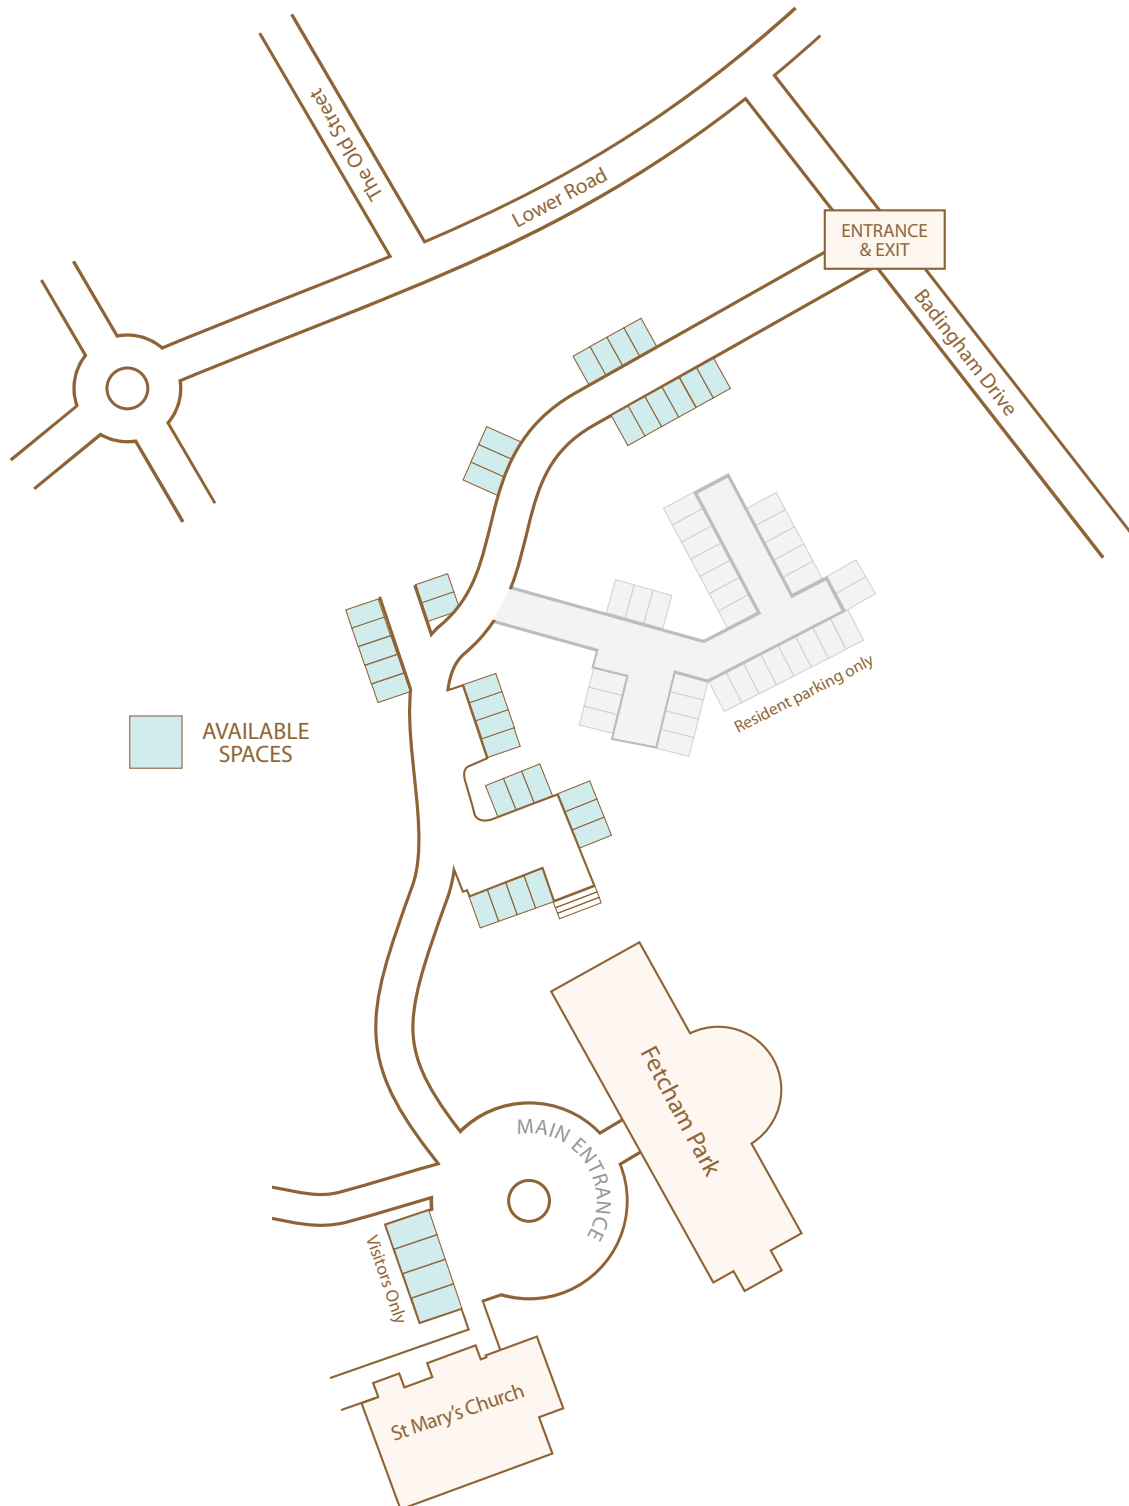

EST. 1705

FETCHAM PARK

By road:

Fetcham Park, Lower Road, Fetcham,
Leatherhead, Surrey, KT22 9HD

The house is 10 minutes from Junction 9 on the
M25 and 5 minutes from Leatherhead train station
(mainline to London).

Please note:

The entrance to Fetcham Park is via Badingham Drive.

The Sat Nav reference is KT22 9ES and the gates are
immediately on your right as you turn off Lower Road.

Visitor parking is available in the grounds, and overflow
parking in St Mary's Church.

EST. 1705

FETCHAM

PARK

St Mary's Church – Overflow Car Park

Complimentary Wi-Fi:

Network:
fetchampark

Password:
fetchampark

Social media: