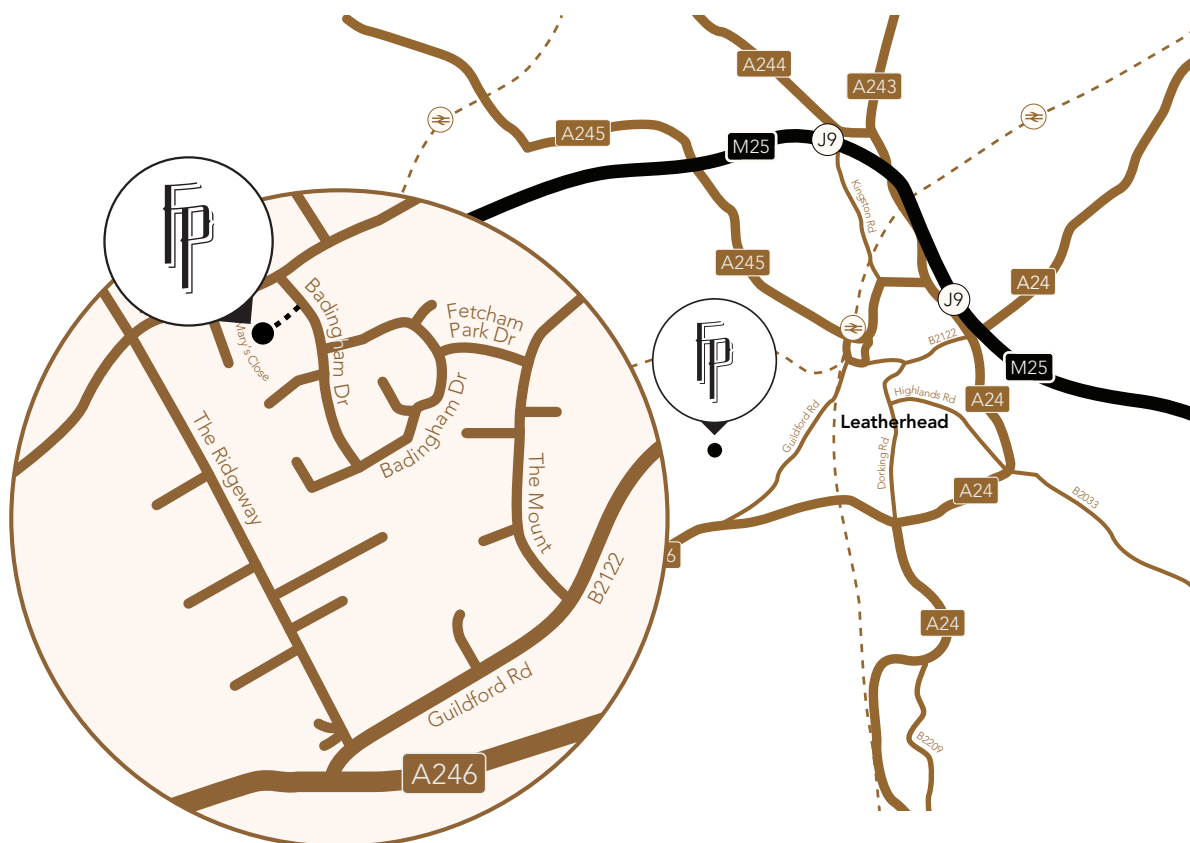

EST. 1705

FETCHAM PARK

By road:

Fetcham Park, Lower Road, Fetcham,
Leatherhead, Surrey, KT22 9HD

The house is 10 minutes from Junction 9 on the
M25 and 5 minutes from Leatherhead train station
(mainline to London).

Please note:

The entrance to Fetcham Park is via Badingham Drive.

The Sat Nav reference is KT22 9ES and the gates are
immediately on your right as you turn off Lower Road.

Visitor parking is available in the grounds, and overflow
parking in St Mary's Church.

By train:

There are regular services from London to Leatherhead.

The House is a 10 minute taxi journey from the station and there is a taxi rank at the station.

Taxis

Woodlands Car Services	01932 590059
Centre Cars	01372 362727

Leatherhead Taxis	01372 370307
Mole Valley Taxis	01372 379379

EST. 1705

FETCHAM

PARK

Fetcham Park – Car Park

Please note that the grey areas are reserved for residents only.
There is also an overflow carpark in St Mary's Church (page 2).